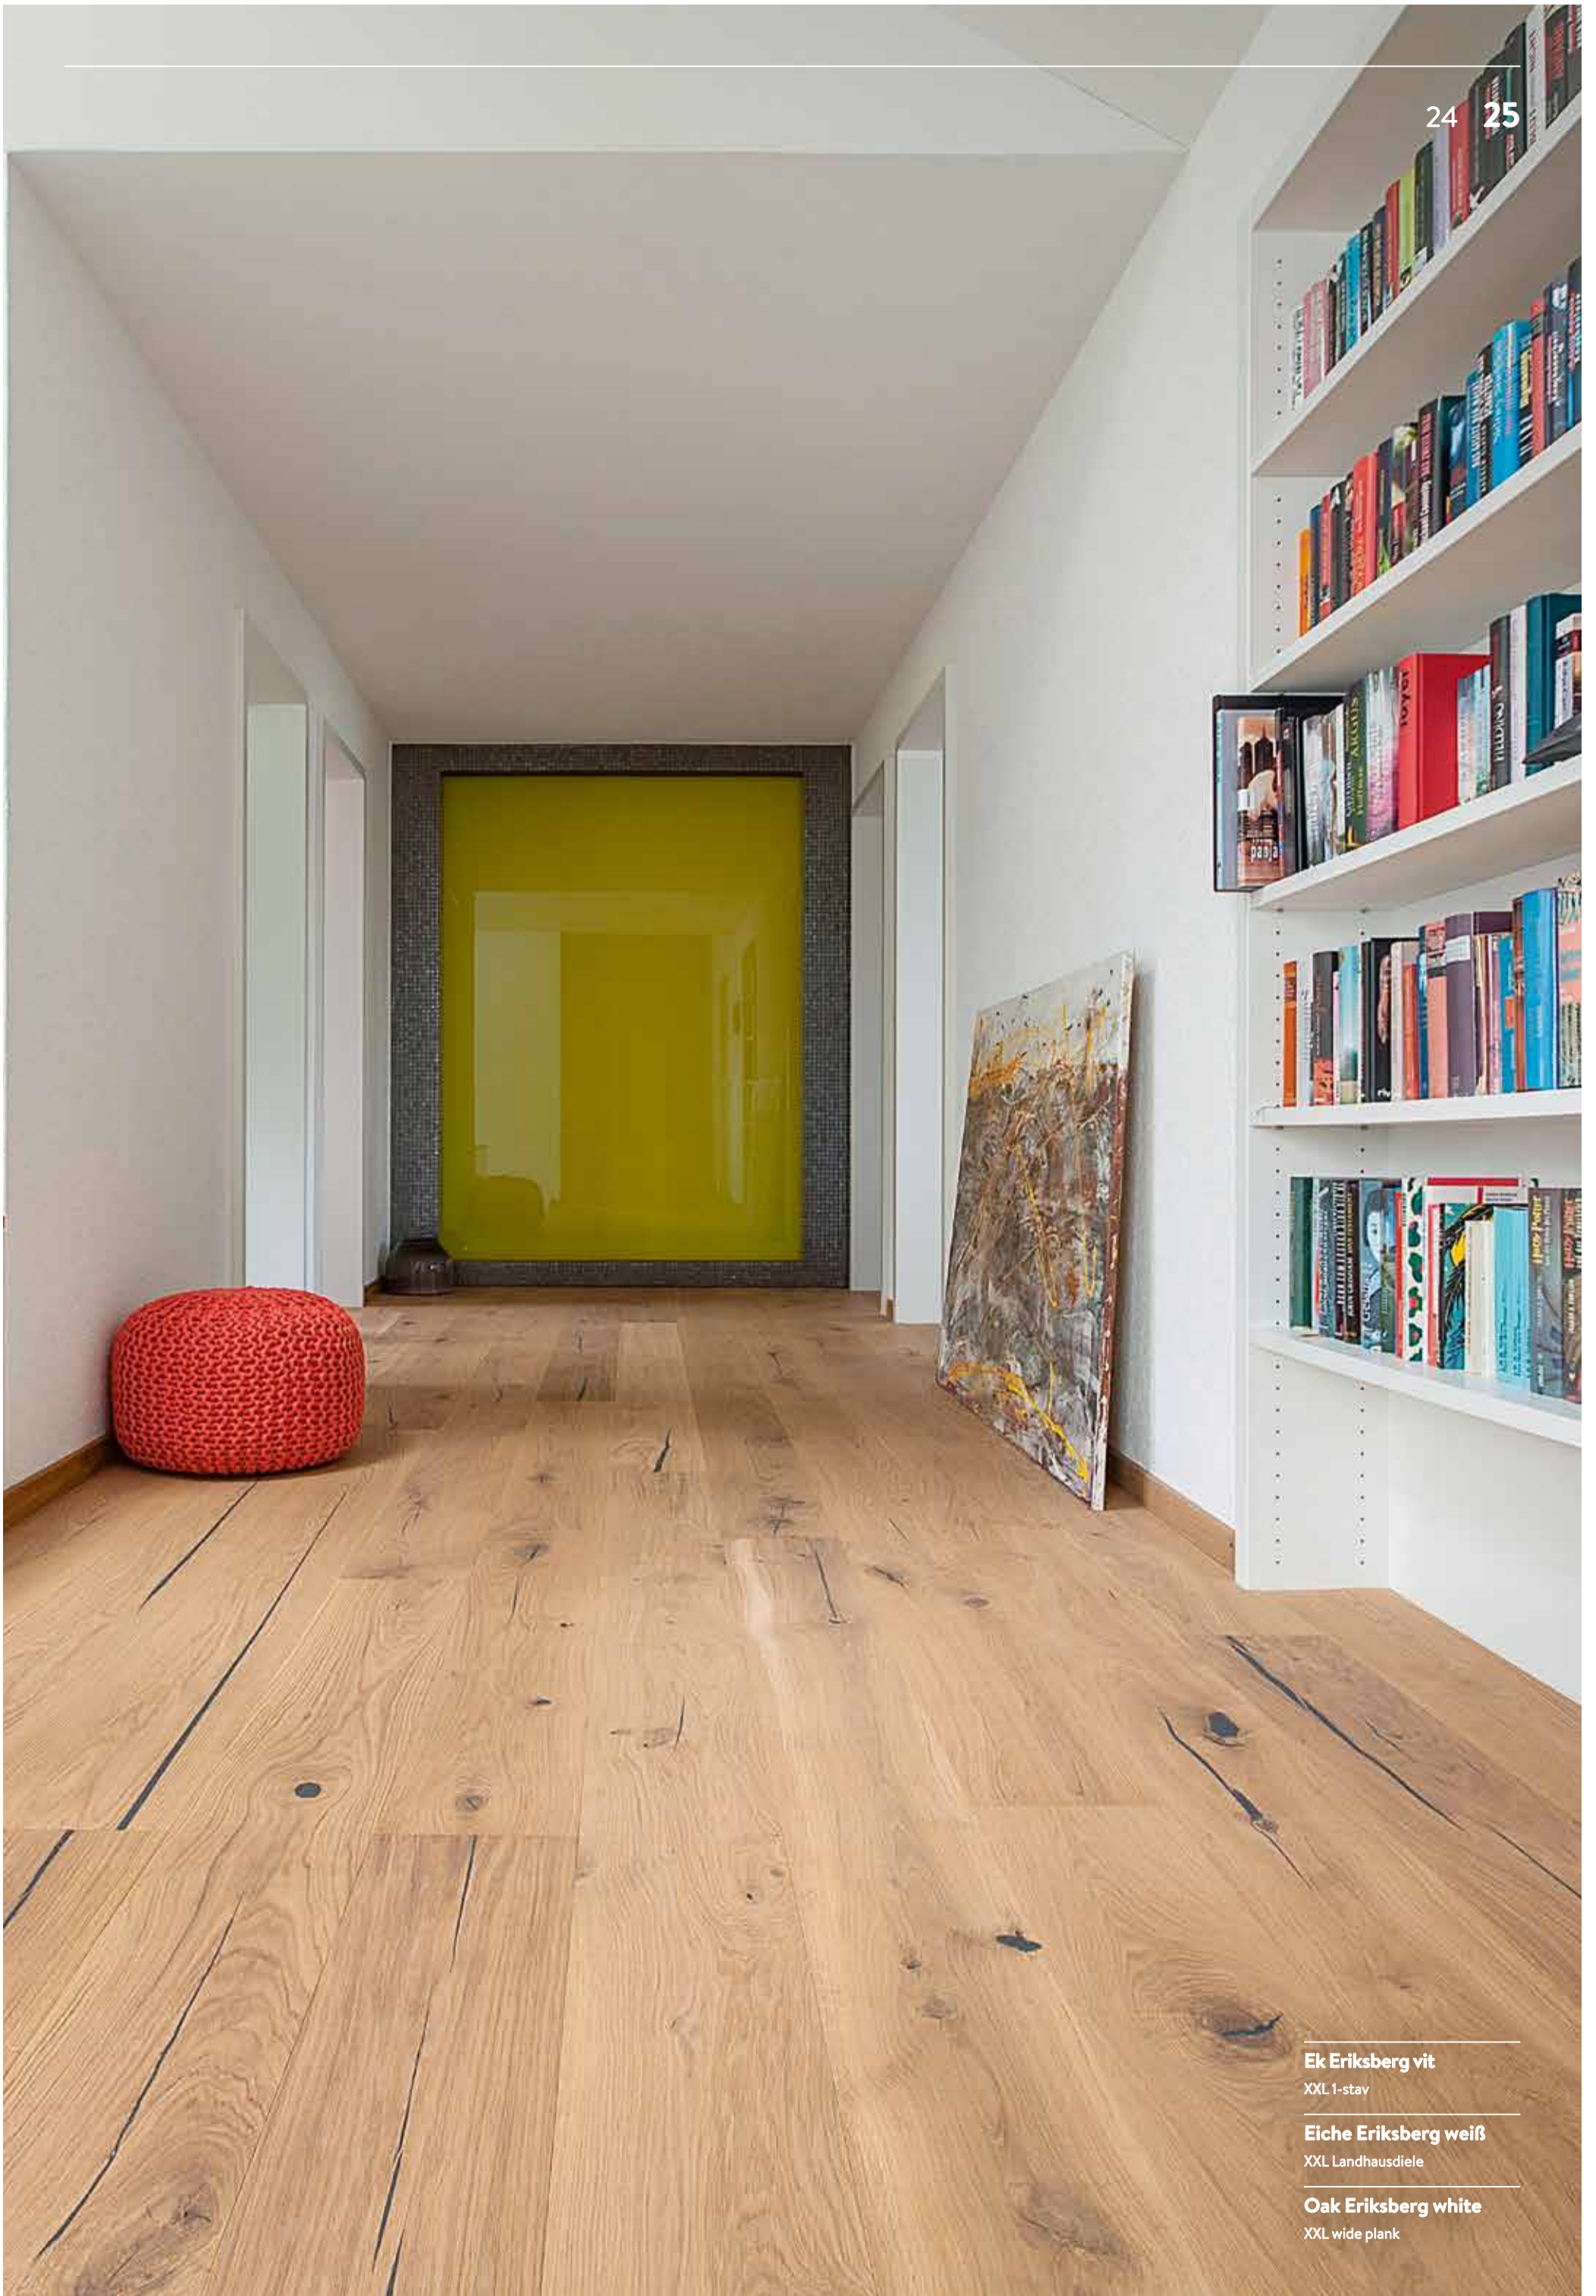

Ek Eriksberg vit
XXL 1-stav

Eiche Eriksberg weiß
XXL Landhausdielen

Oak Eriksberg white
XXL wide plank